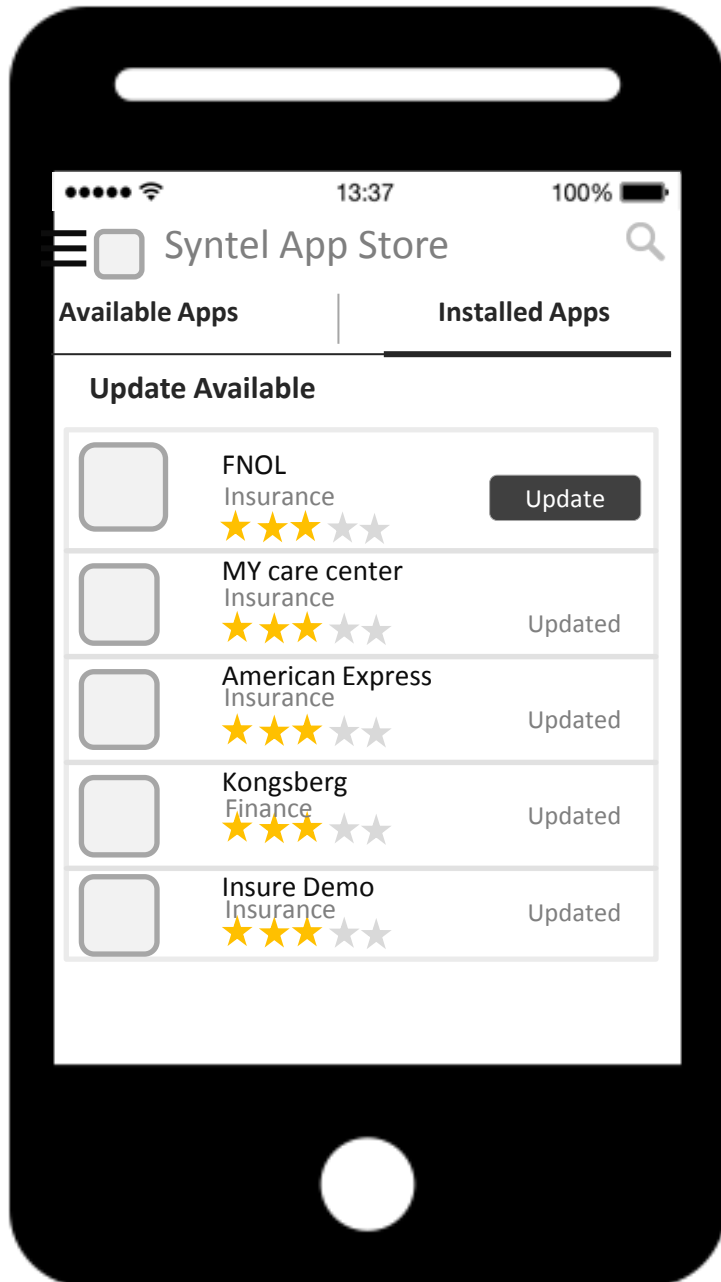

MDMWireframe

App Loading Screen

- App Loading Screen Shows the Logo

App login Screen

- With verified Windows Login Id and password user can login to App.
- Login is done by LDAP

App Register Screen

- On first Time after Insatallion this screen is appear for register user with Windows id

Registration Screen

App Store Available Screen

- App Store screen shows the Available & installed Apps based on Band and Grade.
- Availability of the Apps for installation based on user Grade and Band. Available Apps tab shows apps for installation and installed tab shows apps installed in user Device
- Based on user feedback it shows the rating star
- Total no. of download show with associate apps

Registration Screen

App Install Screen

- App Store show App install screen.
- It show the app icon with Rating , App Pic, Over view.
- Total no. rating given to App by User also I available.

Registration Screen

App Store Installed Screen

- App Store Installed screen shows App installed in Device .
- It shows Updated Status of All App.
- Ready for Update App are shown with Update Button.
- Based on user feedback it shows the rating star .