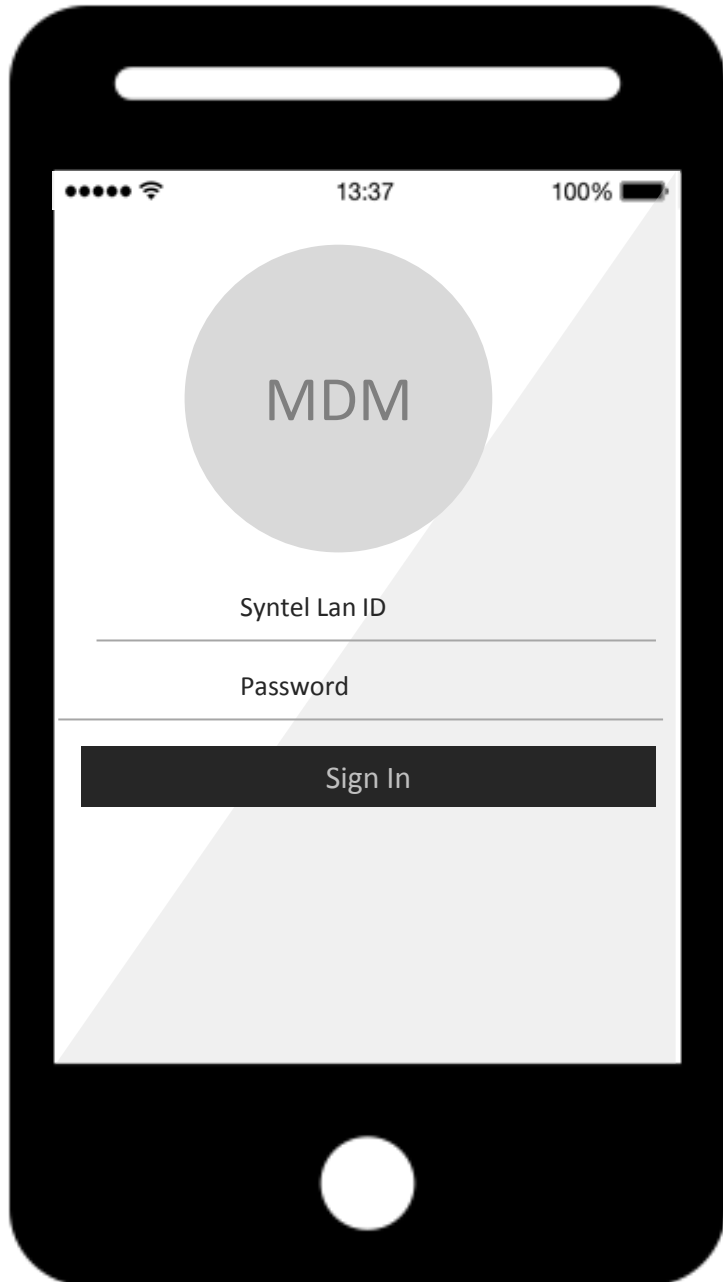

MDMWireframe

App Loading Screen

- App Loading Screen Shows the Logo

App login Screen

- With verified Windows Login Id and password user can login to App.
- Login is done by LDAP

App Register Screen

- On first Time after Insatallion this screen is appear for register user with Windows id

Registration Screen

App Store Available Screen

- App Store screen shows the Available & installed Apps based on Band and Grade.
- Availability of the Apps for installation based on user Grade and Band. Available Apps tab shows apps for installation and installed tab shows apps installed in user Device
- Based on user feedback it shows the rating star
- Total no. of download show with associate apps

Registration Screen

App Install Screen

- App Store show App install screen.
- It show the app icon with Rating , App Pic, Over view.
- Total no. rating given to App by User also I available.

Registration Screen

App Store Installed Screen

- App Store Installed screen shows App installed in Device .
- It shows Updated Status of All App.
- Ready for Update App are shown with Update Button.
- Based on user feedback it shows the rating star .