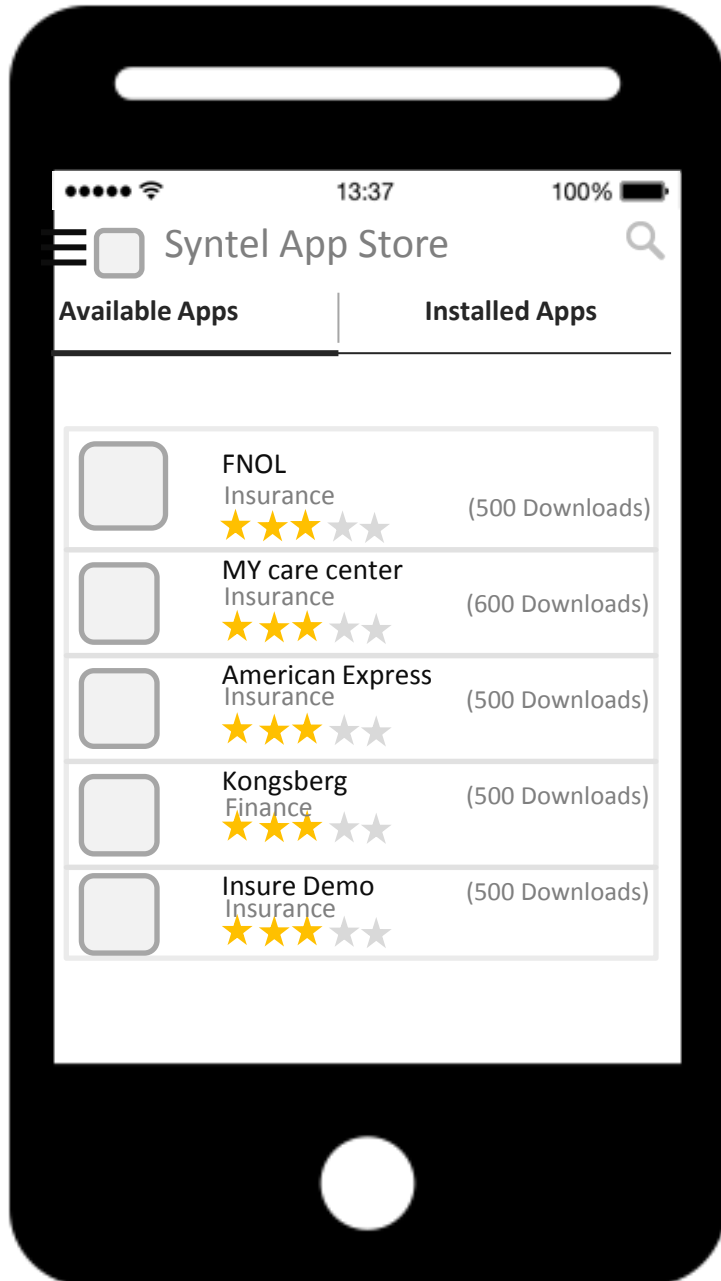

MDMWireframe

App Loading Screen

- App Loading Screen Shows the Logo

App login Screen

- With verified Windows Login Id and password user can login to App.
- Login is done by LDAP

App Register Screen

- On first Time after Insatallion this screen is appear for register user with Windows id

Registration Screen

App Store Available Screen

- App Store screen shows the Available & installed Apps based on Band and Grade.
- Availability of the Apps for installation based on user Grade and Band. Available Apps tab shows apps for installation and installed tab shows apps installed in user Device
- Based on user feedback it shows the rating star
- Total no. of download show with associate apps

Registration Screen

App Install Screen

- App Store show App install screen.
- It show the app icon with Rating , App Pic, Over view.
- Total no. rating given to App by User also I available.

Registration Screen

App Store Installed Screen

- App Store Installed screen shows App installed in Device .
- It shows Updated Status of All App.
- Ready for Update App are shown with Update Button.
- Based on user feedback it shows the rating star .