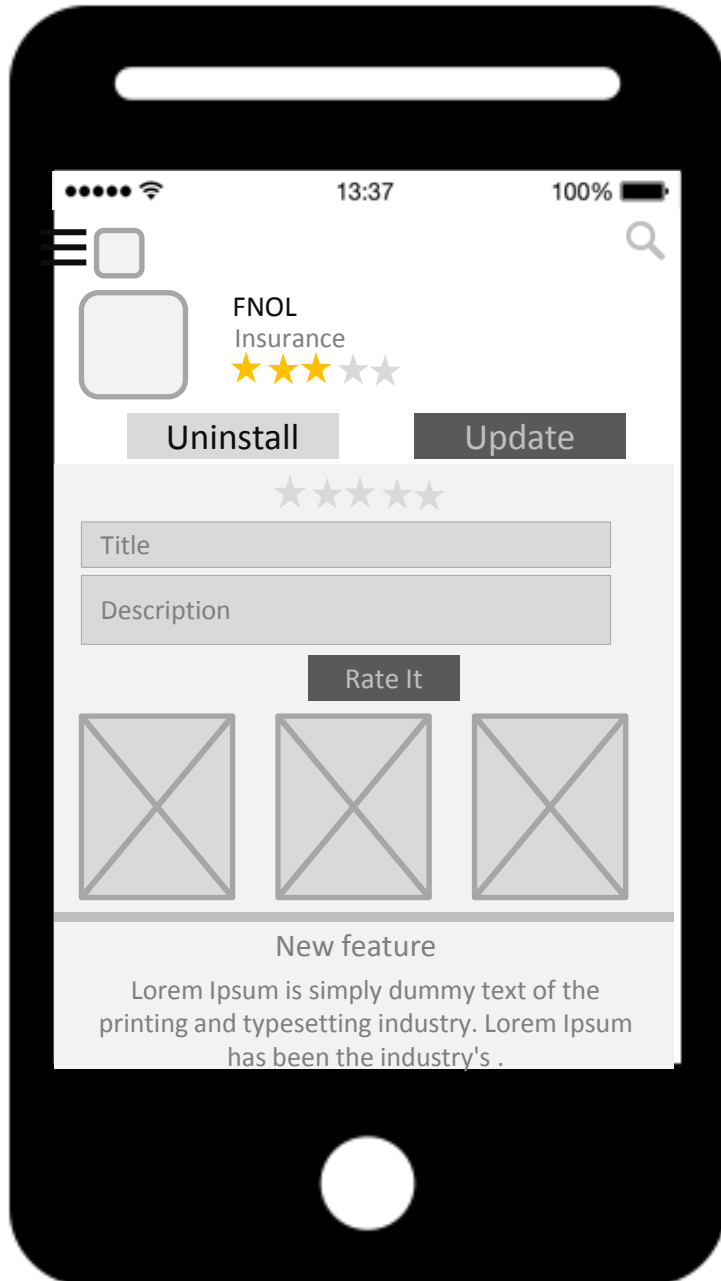

Registration Screen

App Store Installion Screen

- Feedback rating star form.